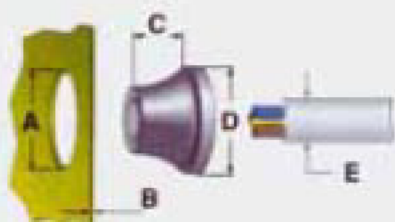

RUTASEAL GROMMETS

RS

Material: EPDM
halogen-free and chemical resistant
Temperature range: -40°C to +110°C
Protection: IP 67
Colour: RAL 7001 light grey
Application:
IP67 sealing of cables and conduits
in Metric and Pg threaded entries
through material thickness 0,5-4 mm

Fits Metric thread

Ref.	Fits Threaded Entry	Dimensions					Quantity Box/Bag
		A (mm)	B (mm)	C (mm)	D (mm)	E (mm)	
RS0407.M12	M12	12,5	0,5 - 2	5,6	20,0	4 - 7	2,000/50
RS0509.M16	M16	16,5	1 - 4	11,0	21,0	5 - 9	2,000/50
RS0813.M20	M20/Pg13,5	20,5	1 - 4	13,4	25,5	8 - 12	3,000/50
RS1117.M25	M25	25,5	1 - 4	15,3	30,5	11 - 16	2,000/50
RS1520.M32	M32	32,5	1 - 4	18,6	38,5	15 - 20	1,000/25
RS1928.M40	M40	40,5	1 - 4	21,7	48,5	19 - 28	600/25
RS2735.M50	M50	50,5	1 - 4	25,0	60,5	27 - 35	250/10

Fits Pg thread

Ref.	Fits Threaded Entry	Dimensions					Quantity Box/Bag
		A (mm)	B (mm)	C (mm)	D (mm)	E (mm)	
RS0305.07	Pg 7	12,5	0,5 - 2	5,4	20,0	3 - 5	2,000/50
RS0507.09	Pg 9	16,0	1 - 4	10,3	21,0	5 - 7	2,000/50
RS0710.11	Pg11	19,0	1 - 4	12,7	24,0	7 - 10	3,000/50
RS1014.16	Pg16	23,0	1 - 4	14,7	28,0	10 - 14	2,000/50
RS1420.21	Pg21	29,0	1 - 4	17,6	35,0	14 - 20	1,000/25
RS2026.29	Pg29	38,0	1 - 4	20,0	46,0	20 - 26	600/25
RS2635.36	Pg36	48,0	1 - 4	23,9	58,0	26 - 35	250/10